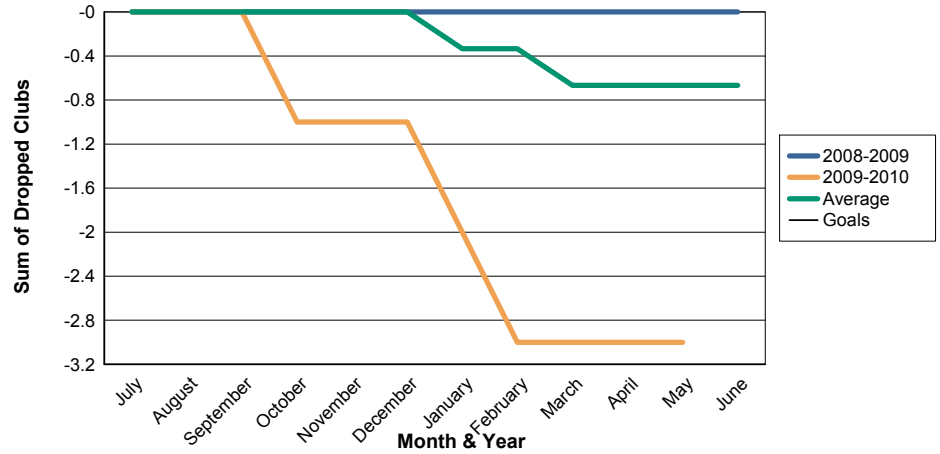

3 Year Comparisons for GMT Constitutional Area 2

By GMT District

As of May 2010

Sum of New Clubs/ Month & Year

For District 5 CW

Sum of Dropped Clubs/ Month & Year

For District 5 CW

Sum of Net Clubs/ Month & Year