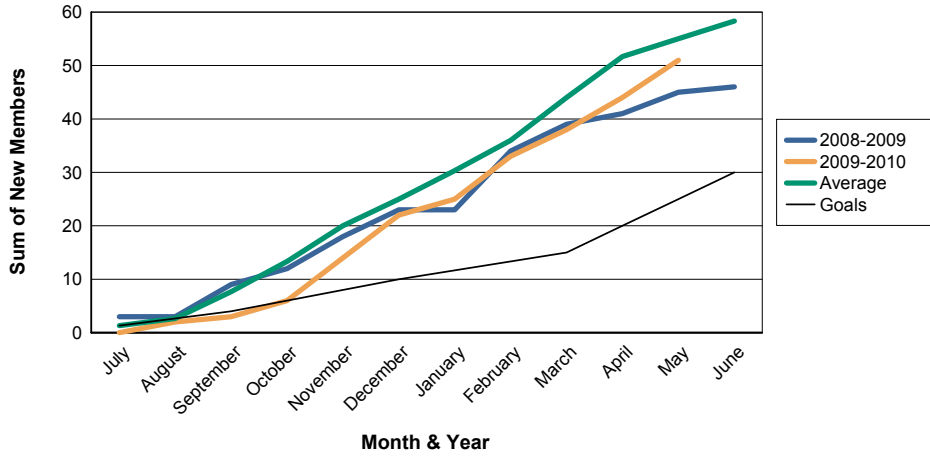

3 Year Comparisons for GMT Constitutional Area 2

By GMT District

As of May 2010

Sum of New Clubs/ Month & Year

For District 5 CW

Sum of Dropped Clubs/ Month & Year

For District 5 CW

Sum of Net Clubs/ Month & Year

For District 5 CW

Sum of Charter Members/ Month & Year

For District 5 CW

3 Year Comparisons for GMT Constitutional Area 2

By GMT District

As of May 2010

Sum of New Members/ Month & Year

For District 5 CW

Sum of Dropped Members/ Month & Year

For District 5 CW

Sum of Net Members/ Month & Year

For District 5 CW