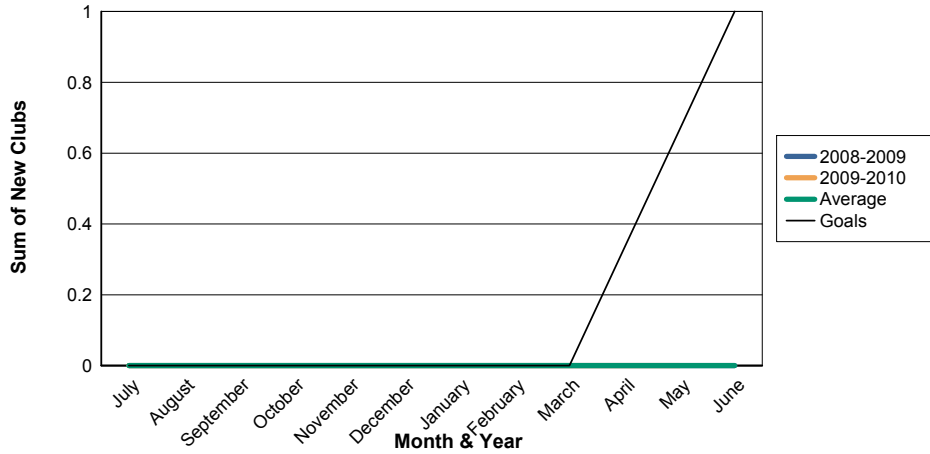

3 Year Comparisons for GMT Constitutional Area 2

By GMT District

As of May 2010

Sum of New Clubs/ Month & Year

For District 5 CW

Sum of Dropped Clubs/ Month & Year

For District 5 CW

Sum of Net Clubs/ Month & Year