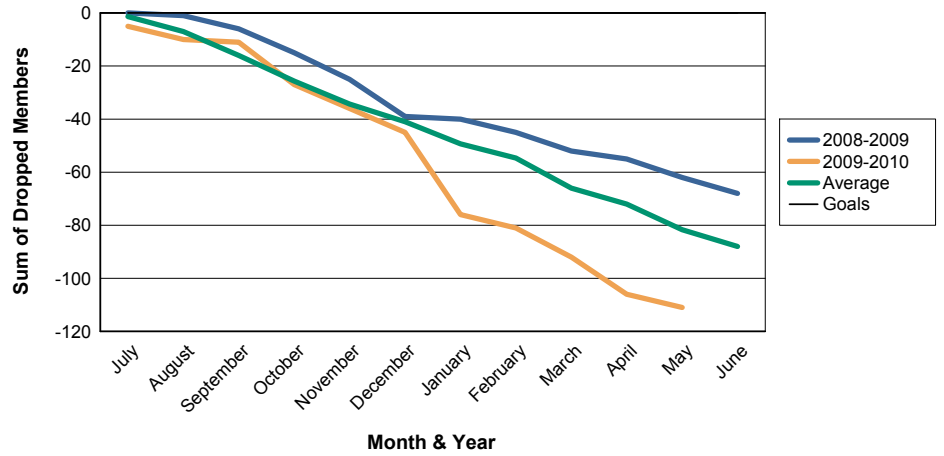

Sum of Dropped Members/ Month & Year

For District 5 CW