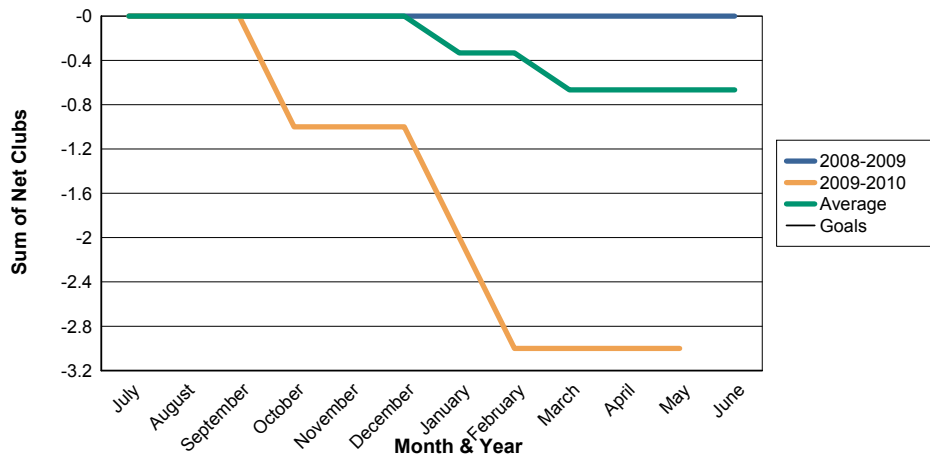

Sum of Net Clubs/ Month & Year

For District 5 CW