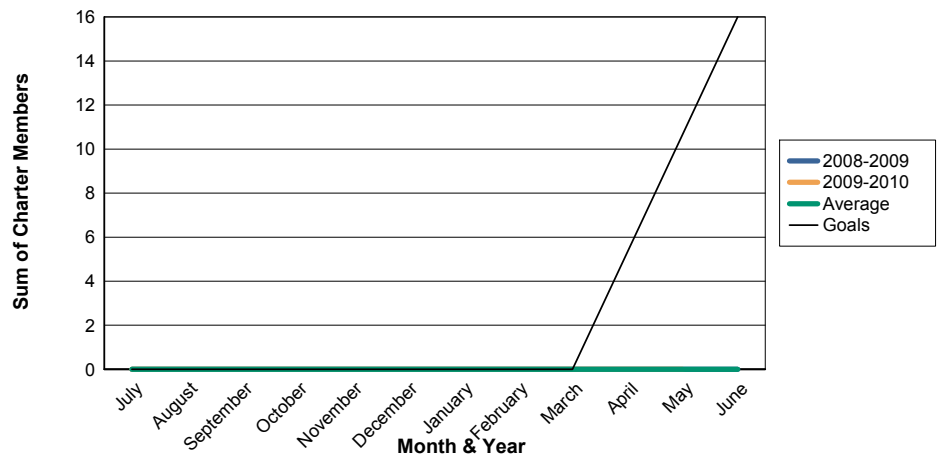

Sum of Charter Members/ Month & Year

For District 5 CW